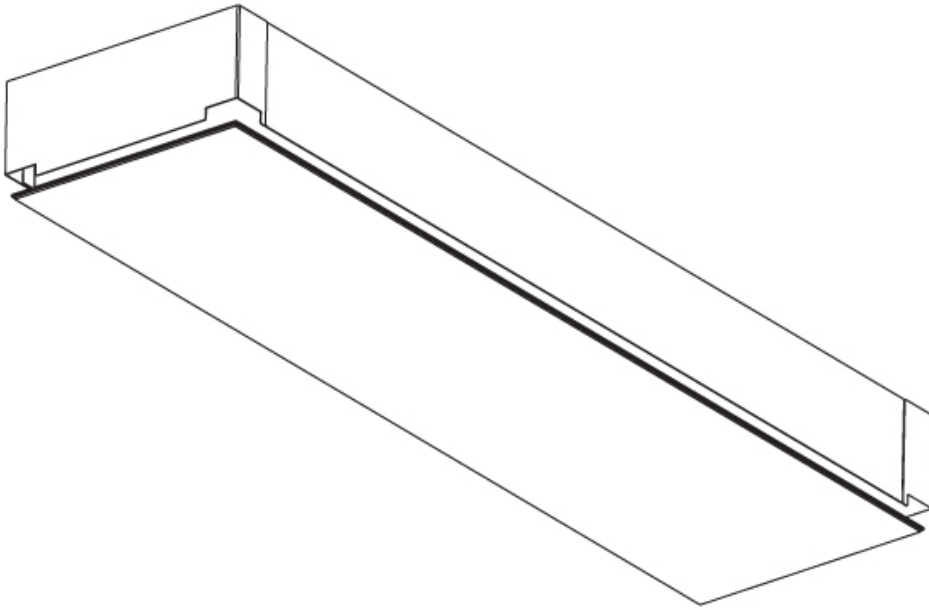

PI2 WHITELINE TRIMLESS

A36412-

PROJECT	_____
TYPE	_____
SPECIFIER	_____
QUANTITY	_____
DATE	_____