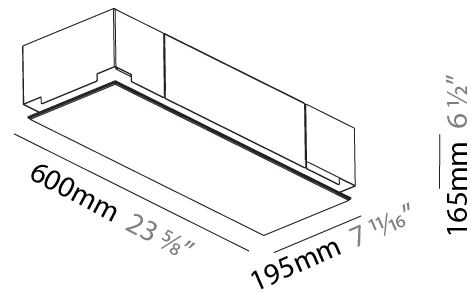

GENERAL

Series: Pi2
Subseries: Pi2 Whiteline
Brand: Prolicht
Division: Architectural
Mounting Type: Trimless
Mounting Location: Ceiling
Subcategory: Ambient

PHYSICAL

Shape: Rectangle
Length (mm): 600
Length (in): 23 5/8
Width (mm): 195
Width (in): 7 11/16
Depth (mm): 165
Depth (in): 6 1/2
Ceiling Thickness (mm): 10 / 12.5 / 15 / 25 / 30
Ceiling Thickness (in): 3/8 or 1/2 or 9/16 or 1 or 1 3/16
Min. Recessing Depth (mm): 180
Min. Recessing Depth (in): 7 1/16
Light Distribution: Direct
Weight (kg): 4.2
Weight (lbs): 9.24
Diffuser: PMMA - Opal
Fixture Material: Extruded Aluminum / Steel
Cut-out Measurements: 635mm / 25" x 230mm / 9 1/16"
Upon Request: Unique Sizes Unique Ceiling Thickness Unique Mounting Depth Spot Inserts

ELECTRICAL

Lamp Type: LED (Zhaga Standard)
Total Output Wattage (W): 19.1
Dimming: [Tri-Mode (Non-Dimming and Phase Dimming (120Vac only) and 0-10V Dimming)](#)
Driver Included: Yes
Driver Location: Integrated
Driver Type: Constant Current - Universal
Driver Class: Class 2
Input Voltage (V): 120 - 277
Constant Current (MA): 500

LED

Color Temperature (°K): [3000](#) / [3500](#) / [4000](#)
Max. Delivered Lumen (lm): 1430 / 1538 / 1570
CRI: >80 CRI
Efficiency (%): 58.2
Lamp Life (hrs): 50000
Upon Request: RGB-W Tunable White Special Color Temperature CRI90

OPTICAL

RATINGS AND CERTIFICATIONS

Certified By: Certified for North American Standards
IP rating: IP20